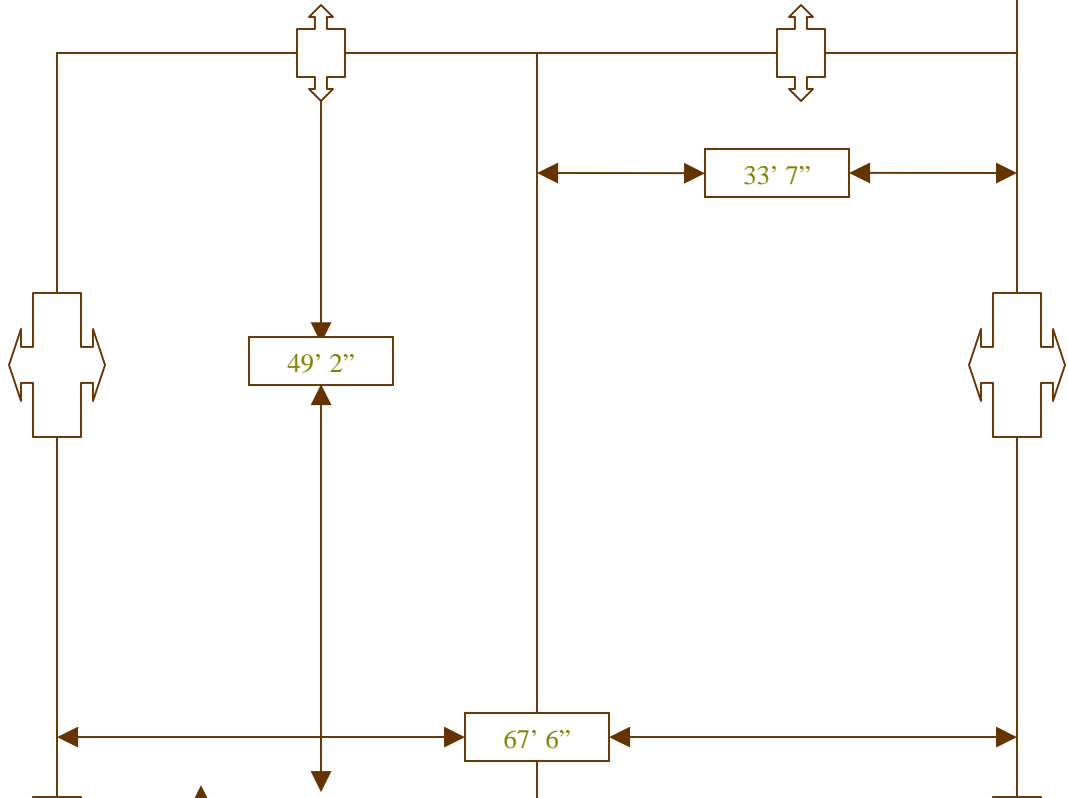

MAGNOLIA PATIO (COVERED PATIO)

MAGNOLIA PREFUNCTION

P
A
L
M

P
R
E
F
U
N
C
T
I
O
N

Service Hall Between Rooms

P
A
L
M

P
R
E
F
U
N
C
T
I
O
N

*Total square footage
for Magnolia
Ballroom is
7, 341 Sq Ft*